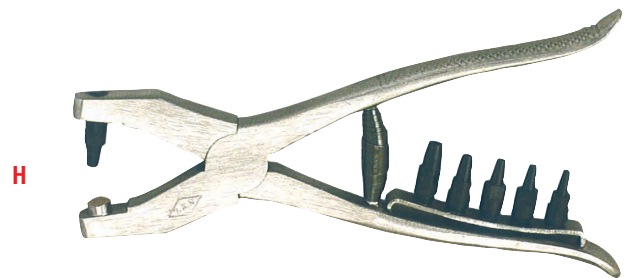

**PINZA FUSTELLATRICE FORGIATA**

COD./CODE	DESCRIZIONE/DESCRIPTION		
-----------	-------------------------	--	--

246.7552	Revolver a 6 fustelle Die-cast heavy-tipped revolving punch pliers	E	6
----------	---	---	---

**PINZA FUSTELLATRICE**

COD./CODE	DESCRIZIONE/DESCRIPTION		
-----------	-------------------------	--	--

247.7555	Extra revolver a 6 fustelle made in Germany Die-cast, revolving punch pliers made in Germany by Robuso	P	6
----------	---	---	---

**PINZA FUSTELLATRICE BASSO SFORZO**

COD./CODE	DESCRIZIONE/DESCRIPTION		
-----------	-------------------------	--	--

246.0100	Extra Revolver a 6 fustelle made in Germany Die-cast, revolving punch pliers with power assist. Made in Germany	L	6
----------	---	---	---